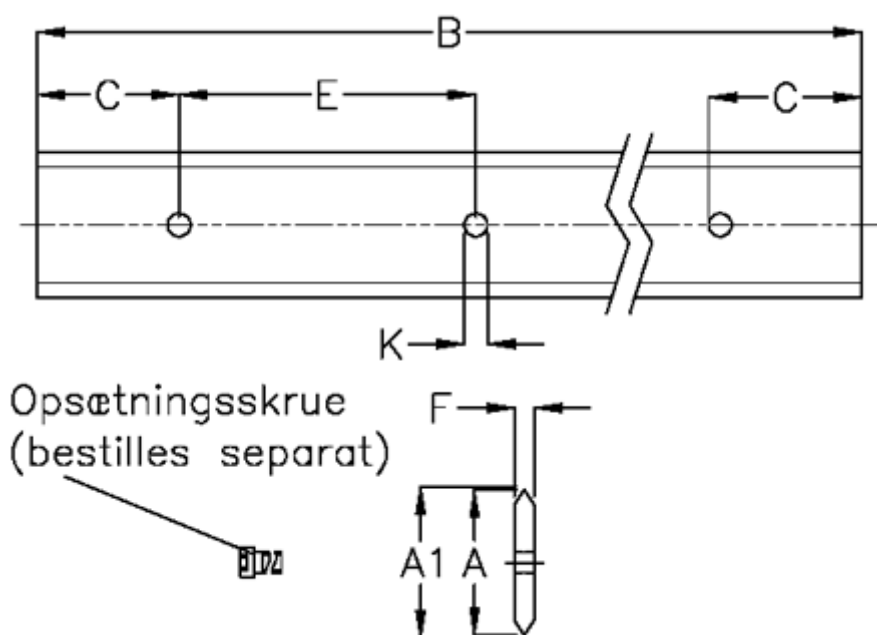

Data Sheet

Article number: 059121416

Description: Hepco SL2 spacer slide
SS MS 12-416

Measures

A	= 12	K	= 3.5
A1	= 12.55	Weight kg/1000	= 230
B	= 416		
C	= 13.0		
E	= 30		
F	= 3.0		
For bearing	= 13		
For screw	= M3x8		